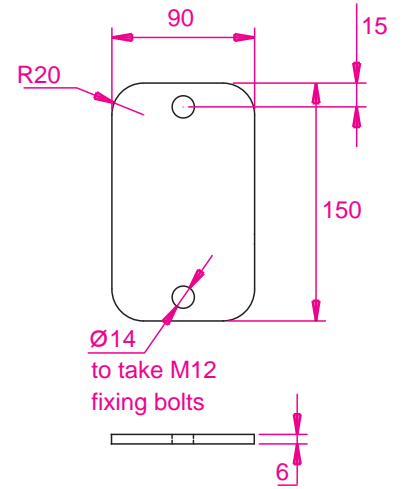

TECHNICAL INFORMATION

Handrail Dimensions

No	Part Code	Description
1		Base Plate
2	007_0002	End Post
3	007_0003	Mid Post
4		Locking Pin
5		Post End Cap
6	007_0020	1500mm Rail Set (of 3)
7	007_0022	1500mm Corner Rail Set
8	007_0004	Corner Post 90°

Base Plate Footprint

All dimensions shown in mm