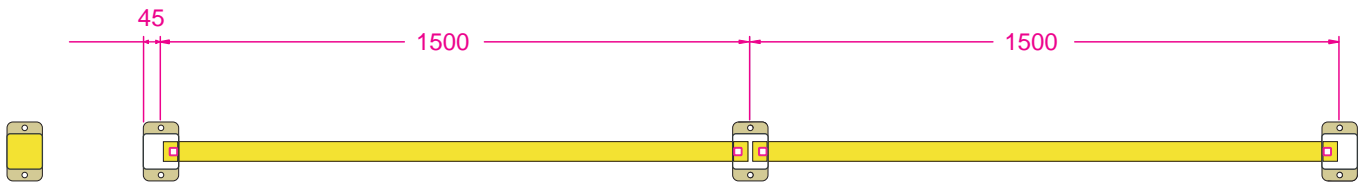

TECHNICAL INFORMATION

Handrail Dimensions

No	Part Code	Description
1		Base Plate
2	007_0002	End Post
3	007_0003	Mid Post
4		Locking Pin
5		Post End Cap
6	007_0020	1500mm Rail Set (of 3)
7	007_0022	1500mm Corner Rail Set
8	007_0004	Corner Post 90°

Base Plate Footprint

All dimensions shown in mm