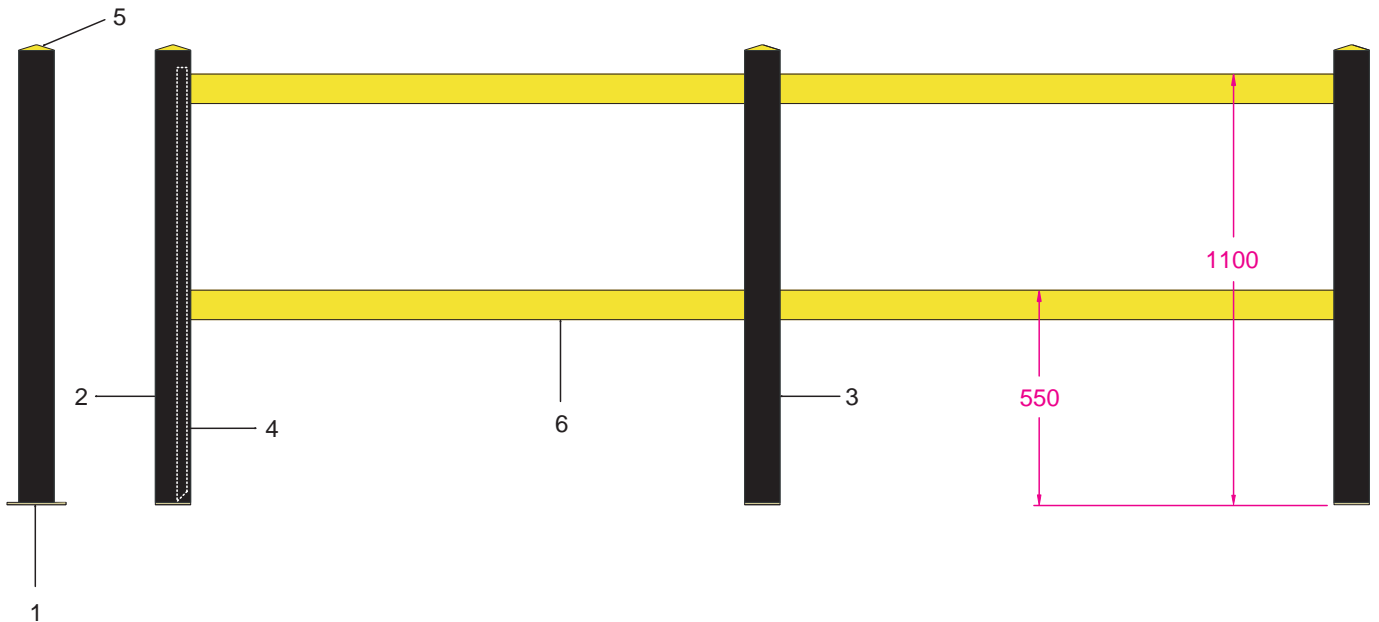

TECHNICAL INFORMATION

Handrail Dimensions

No	Part Code	Description
1		Base Plate
2	007_0002	End Post
3	007_0003	Mid Post
4		Locking Pin
5		Post End Cap
6	007_0020	1500mm Rail Set (of 3)
7	007_0022	1500mm Corner Rail Set
8	007_0004	Corner Post 90°

Base Plate Footprint

All dimensions shown in mm