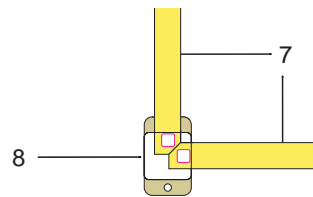

TECHNICAL INFORMATION

Handrail Dimensions

No	Part Code	Description
1		Base Plate
2	007_0002	End Post
3	007_0003	Mid Post
4		Locking Pin
5		Post End Cap
6	007_0020	1500mm Rail Set (of 3)
7	007_0022	1500mm Corner Rail Set
8	007_0004	Corner Post 90°

Base Plate Footprint

All dimensions shown in mm